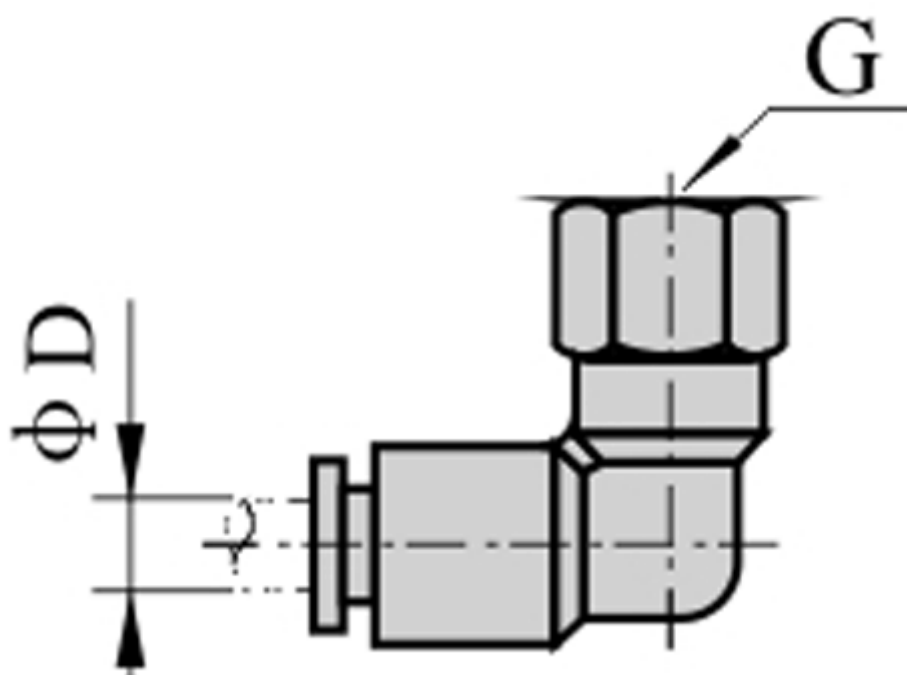

Article number: 58EPLF603

Description: Fitting EPLF603 female elbow connector
thread 3/8", tube diameter 6

Measures

D = 6
Thread = 3/8"